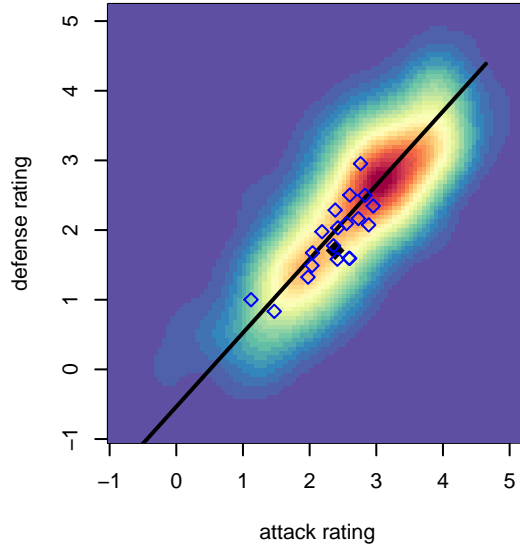

Blackhills FC Black B01

Blackhills FC
 Olympia, WA
 B01 total strength=1390
 attack=10.83 defense=5.51
 fall league = RCL B01 Div 4

alt names used:
 Blackhills FC B01 Black
 BLACKHILLS FC B 01 BLACK (WA)
 32 Blackhills FC B01 Black
 Blackhills FC B01 Black A
 Blackhills FC B01 Black A

Venues played:
 2016 Capital Cup BU16
 2016 Nike Crossfire Challenge Silver Group U1
 2016 Pacific Coast Challenge COPA U16
 2016 RCL B01 Div 4
 2016 WYS Presidents Cup B01 Div 2

Blackhills FC Black B01
 Dots are actual minus expected GF (blue circles) and GA (red triangles).
 Blue line is smoothed change in attack strength. Red is smoothed change in defense strength.

**attack and defense variance (black dot)
relative to other teams
and top 10 in region**

**attack and defense rating
relative to others at age
and all opponents in last 13 months**

Performance relative to 13 month average