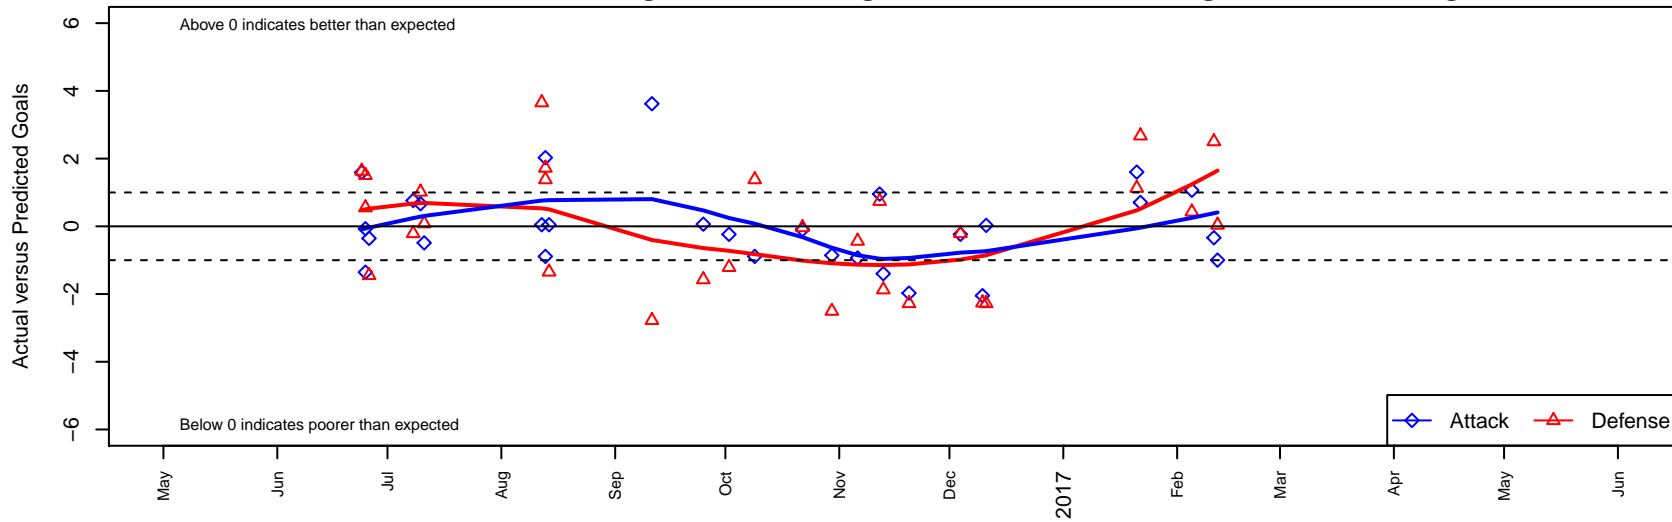

Blackhills FC Black B01

Blackhills FC
 Olympia, WA
 B01 total strength=1390
 attack=10.83 defense=5.51
 fall league = RCL B01 Div 4

alt names used:
 Blackhills FC B01 Black
 BLACKHILLS FC B 01 BLACK (WA)
 32 Blackhills FC B01 Black
 Blackhills FC B01 Black A
 Blackhills FC B01 Black A

Venues played:
 2016 Capital Cup BU16
 2016 Nike Crossfire Challenge Silver Group U1
 2016 Pacific Coast Challenge COPA U16
 2016 RCL B01 Div 4
 2016 WYS Presidents Cup B01 Div 2

Blackhills FC Black B01
 Dots are actual minus expected GF (blue circles) and GA (red triangles).
 Blue line is smoothed change in attack strength. Red is smoothed change in defense strength.

**attack and defense variance (black dot)
relative to other teams
and top 10 in region**

**attack and defense rating
relative to others at age
and all opponents in last 13 months**

Performance relative to 13 month average