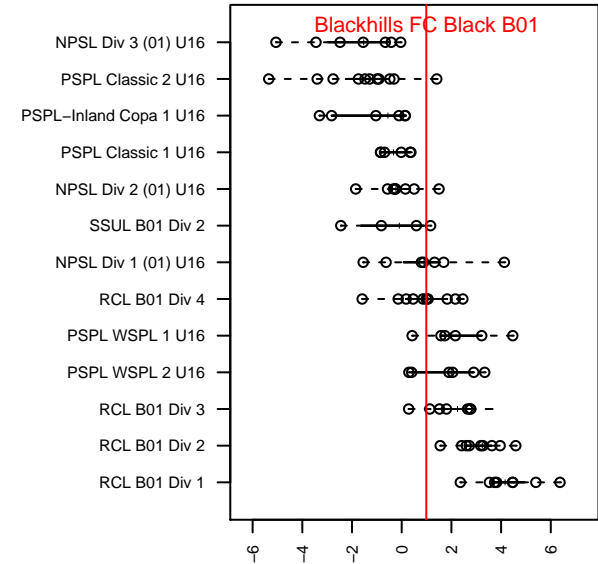

Blackhills FC Black B01

Blackhills FC
 Olympia, WA
 B01 total strength=1390
 attack=10.83 defense=5.51
 fall league = RCL B01 Div 4

alt names used:
 Blackhills FC B01 Black
 BLACKHILLS FC B 01 BLACK (WA)
 32 Blackhills FC B01 Black
 Blackhills FC B01 Black A
 Blackhills FC B01 Black A

Venues played:
 2016 Capital Cup BU16
 2016 Nike Crossfire Challenge Silver Group U1
 2016 Pacific Coast Challenge COPA U16
 2016 RCL B01 Div 4
 2016 WYS Presidents Cup B01 Div 2

Blackhills FC Black B01
 Dots are actual minus expected GF (blue circles) and GA (red triangles).
 Blue line is smoothed change in attack strength. Red is smoothed change in defense strength.

**attack and defense variance (black dot)
relative to other teams
and top 10 in region**

**attack and defense rating
relative to others at age
and all opponents in last 13 months**

Performance relative to 13 month average